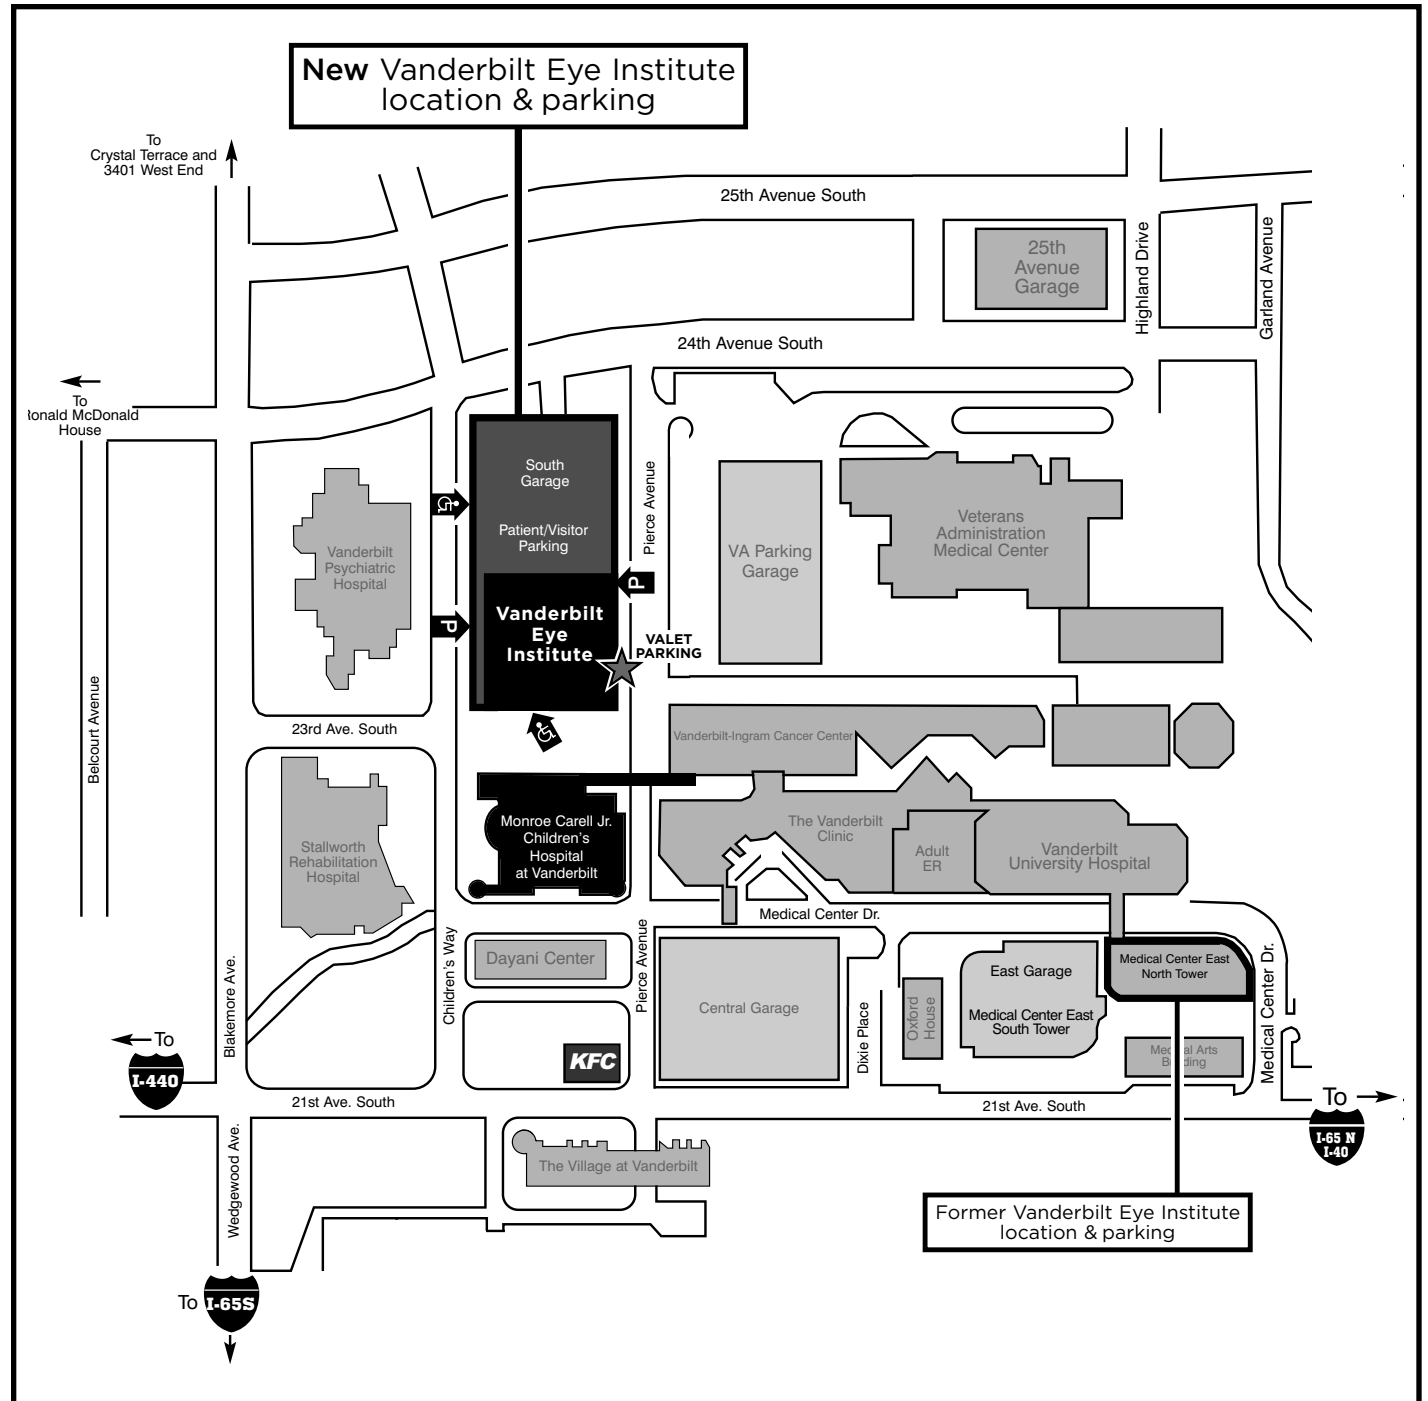

Vanderbilt Eye Institute

New Location
2311 Pierce Ave
Nashville TN 37232
Phone
615-936-2020

Free Valet Parking

Available at the main entrance
located on Pierce Avenue

To access valet parking- from Blakemore
Avenue, turn onto 24th Avenue South,
then turn right on to Pierce Avenue to the
Vanderbilt Eye Institute.

To access valet parking from 21st
Avenue South , turn onto Children's
Way, turn right onto 24th Avenue South,
then turn right onto Pierce Avenue to the
Vanderbilt Eye Institute.

Parking

Free parking in the South Garage with
entrances on Children's Way and Pierce
Avenue.